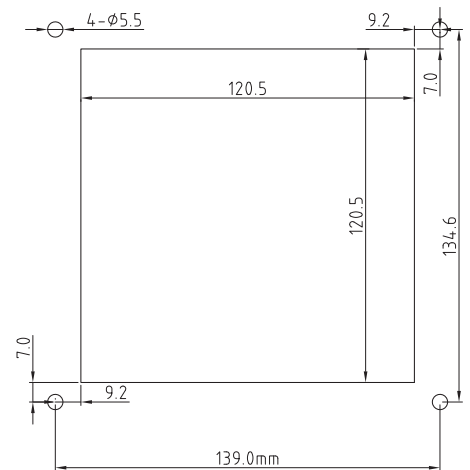

# Louvered Fan Guards (hinged type)

Easy Access to Media

|                             |   |                             |                    |
|-----------------------------|---|-----------------------------|--------------------|
| <b>Part Number</b>          | LFGH120   | <b>Filter Media 5-Packs</b> |                    |
| <b>Frame Description</b>    | ABS Resin - flame resistant UL94V-0, with UV protection.<br>Vents with screens at 45-degree angle. Includes high foam sealing edge - protection grade IP44-IP54. Snap-fit or screw mount. | <b>Part Number</b>          | <b>Description</b> |
| <b>Filter Mesh Material</b> | Nylon Fiber - Synthetic Resin, filters to 8 microns.  | LFG120BF/PK                 | For LFGH120        |
| <b>Color</b>                | Gray is standard. Black is available upon request.<br><b>Minimums may apply.</b>  |                             |                    |
| <b>Matching Series</b>      | OA109, OA125, OA4715, OD1225, OD1232, OD1238  |                             |                    |
| <b>Hardware</b>             | 1 bag - 4 ea. M4x8, washer, lock washer<br>1 bag - 4 ea. M4x12, nut, star washer  |                             |                    |

**PANEL CUTOUT**