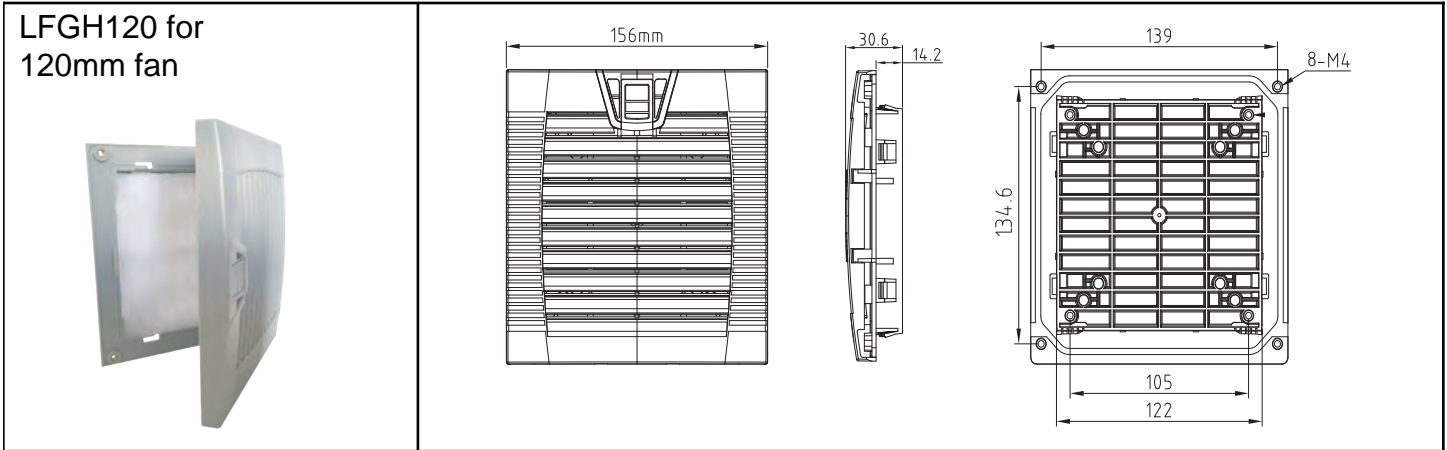

# Louvered Fan Guards (hinged type)

Easy Access to Media

|                             |   |                             |                    |
|-----------------------------|---|-----------------------------|--------------------|
| <b>Part Number</b>          | LFGH120   | <b>Filter Media 5-Packs</b> |                    |
| <b>Frame Description</b>    | ABS Resin - flame resistant UL94V-0, with UV protection.<br>Vents with screens at 45-degree angle. Includes high foam sealing edge - protection grade IP44-IP54. Snap-fit or screw mount. | <b>Part Number</b>          | <b>Description</b> |
| <b>Filter Mesh Material</b> | Nylon Fiber - Synthetic Resin, filters to 8 microns.  | LFG120BF/PK                 | For LFGH120        |
| <b>Color</b>                | Gray is standard. Black is available upon request.<br><b>Minimums may apply.</b>  |                             |                    |
| <b>Matching Series</b>      | OA109, OA125, OA4715, OD1225, OD1232, OD1238  |                             |                    |
| <b>Hardware</b>             | 1 bag - 4 ea. M4x8, washer, lock washer<br>1 bag - 4 ea. M4x12, nut, star washer  |                             |                    |

**PANEL CUTOUT**