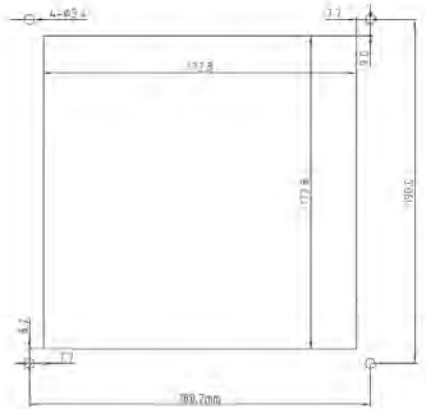

PANEL CUTOUT