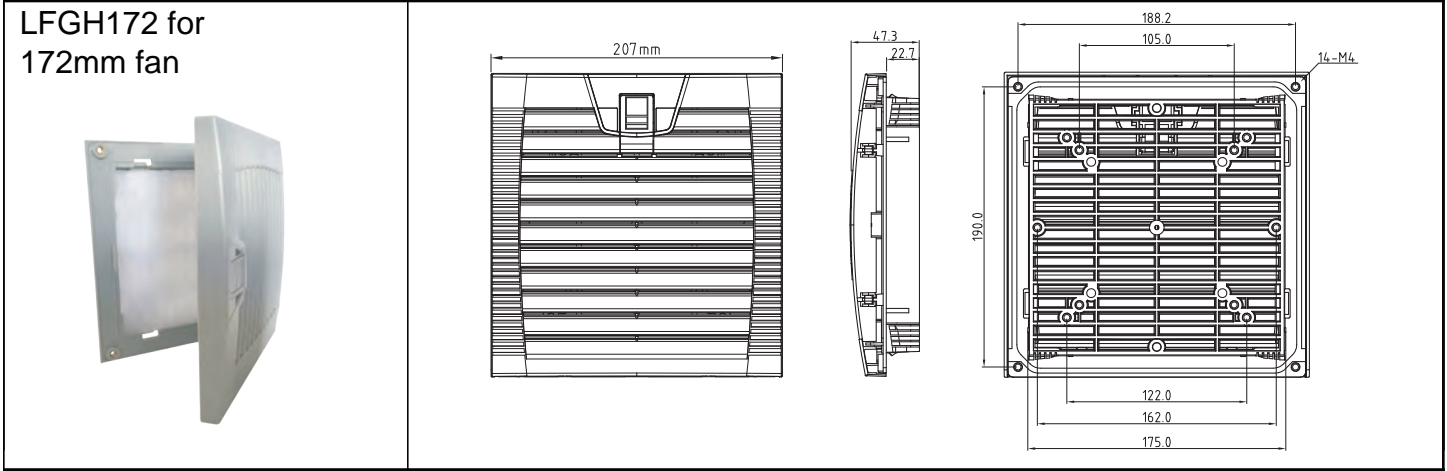

# Louvered Fan Guards (hinged type)

Easy Access to Media

<b>Part Number</b>	LFGH172
<b>Frame Description</b>	ABS Resin - flame resistant UL94V-0, with UV protection. Vents with screens at 45-degree angle. Includes high foam sealing edge - protection grade IP44-IP54. Snap-fit or screw mount.
<b>Filter Mesh Material</b>	Nylon Fiber - Synthetic Resin, filters to 8 microns.
<b>Color</b>	Gray is standard. Black is available upon request. Minimums may apply.
<b>Matching Series</b>	OA109, OA125, OA162, OA172, OA4715, OA5920, OD1225, OD1232, OD1238, OD172
<b>Hardware</b>	1 bag - 4 ea. M4x8, washer, lock washer 1 bag - 4 ea. M4x12, nut, star washer

Filter Media 5-Packs	
Part Number	Description
LFG172BF/PK	For LFGH172

**PANEL CUTOUT**