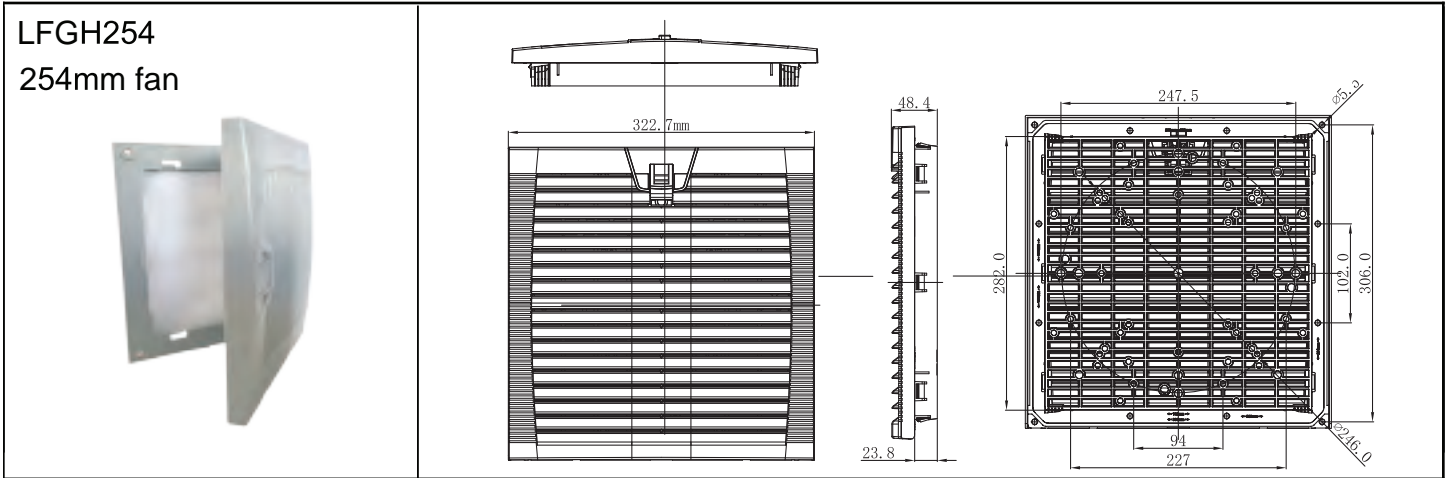

Louvered Fan Guards (hinged type)

Easy Access to Media

Part Number	LFG254
Frame Description	ABS Resin - flame resistant UL94V-0, with UV protection. Vents with screens at 45-degree angle. Includes high foam sealing edge - protection grade IP44-IP54. Snap-fit or screw mount.
Filter Mesh Material	Nylon Fiber - Synthetic Resin, filters to 8 microns.
Color	Gray is standard. Black is available upon request. Minimums may apply.
Matching Series	OA200AN, OA254AN, OA254AP, OA2543AN, OA2547AN, OD254AP
Hardware	1 bag - 6 ea. M4x8, washer, lock washer 1 bag - 4 ea. M4x12, nut, star washer 1 bag - 4 ea. M6x12, washer, lock washer

PANEL CUTOUT